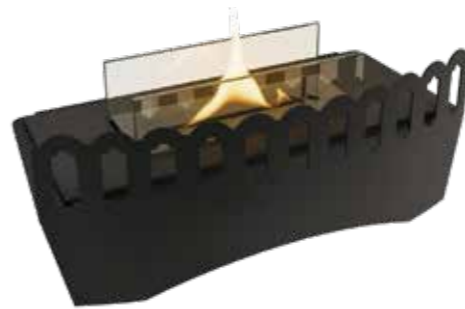

1000 ml
3-4 hours
67x42x26 cm
2000 Watt
180 mm flat wick
Steel

Rock Black
TF-100204

500 ml
4-5 hours
40x130x23,5 cm
1100 Watt
90 mm flat wick
Steel

FIREPLACES

INSERTS

Classic Black
TF-100133

1000 ml
3-4 hours
41x17x23 cm
2000 Watt
180 mm flat wick
Steel