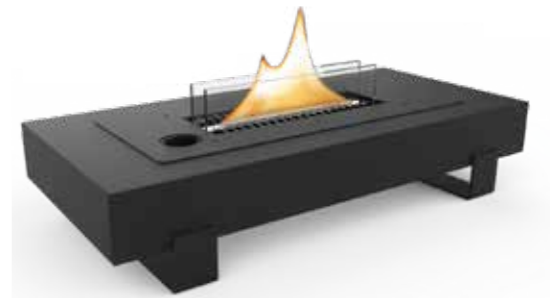

1000 ml
3-4 hours
67x42x26 cm
2000 Watt
180 mm flat wick
Steel

Rock Black
TF-100204

500 ml
4-5 hours
40x130x23,5 cm
1100 Watt
90 mm flat wick
Steel

FIREPLACES

INSERTS

Classic Black
TF-100133

1000 ml
3-4 hours
41x17x23 cm
2000 Watt
180 mm flat wick
Steel