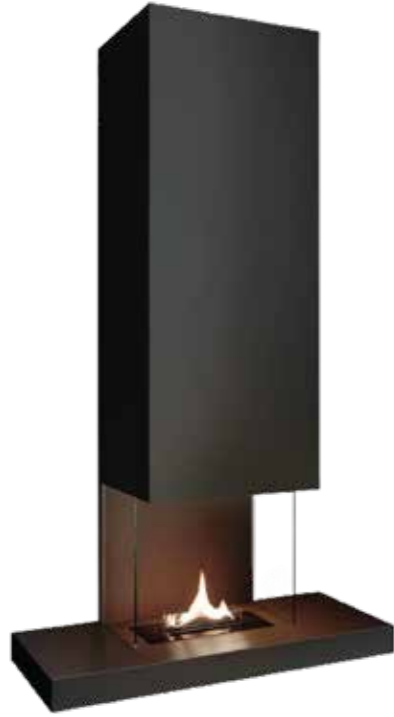

FIREPLACES

WALL HANGING

Riff Black
TF-5180082